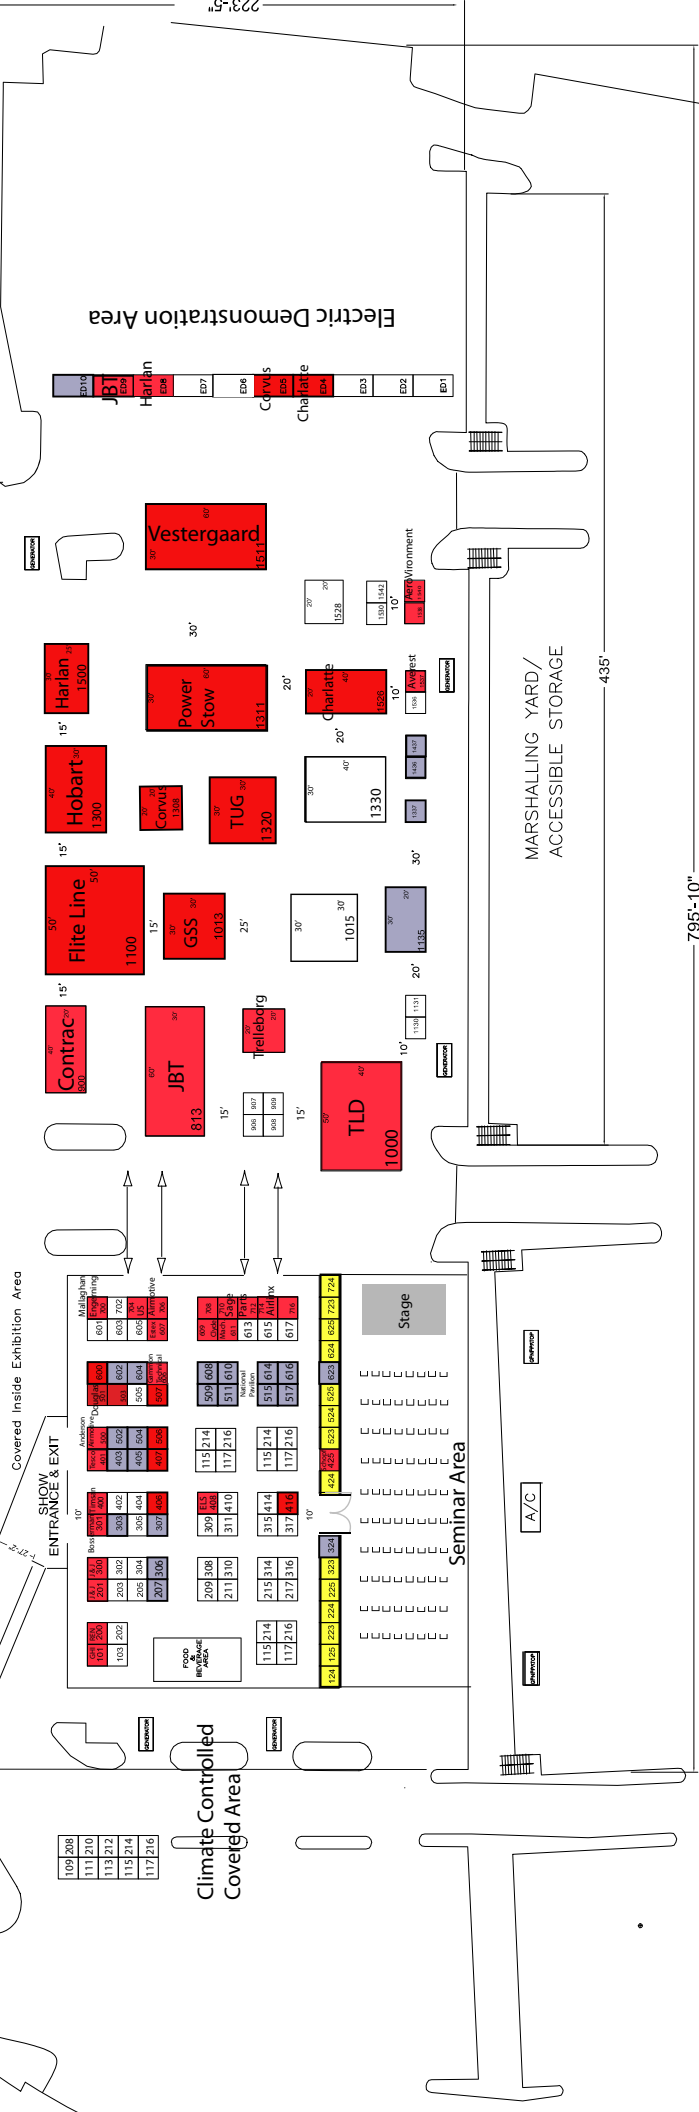

The International Airport Expo 2012

25-27 September, 2012

The Rio, Las Vegas

- Under Offer
- Reserved
- Hard wall option available for this booth

Please note that booth space shown may be reconfigured to suit exhibitor's individual requirements. Please enquire.

September 25-27, 2012